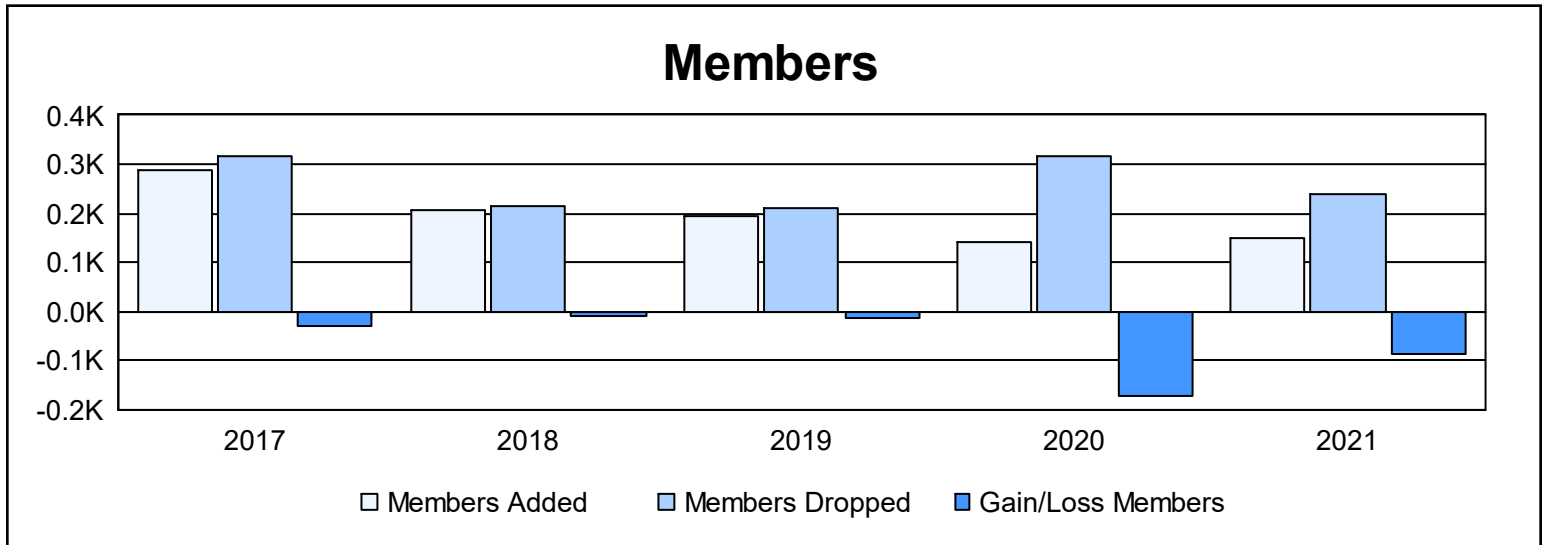

Year	New Clubs	Dropped Clubs	Gain/ Loss Clubs	New Members	Charter Members	Reinstate Members	Transfer Members	Total Member Added	Total Members Dropped	Gain/ Loss Members
2016-2017	0	1	-1	277	0	4	8	289	318	-29
2017-2018	0	0	0	201	0	4	3	208	216	-8
2018-2019	0	0	0	188	0	4	3	195	210	-15
2019-2020	0	0	0	140	0	1	1	142	315	-173
2020-2021	0	0	0	146	1	1	3	151	237	-86
<b>Average</b>	<b>0</b>	<b>0</b>	<b>0</b>	<b>190</b>	<b>0</b>	<b>3</b>	<b>4</b>	<b>197</b>	<b>259</b>	<b>-62</b>

### Membership Composition June 2021 Cumulative