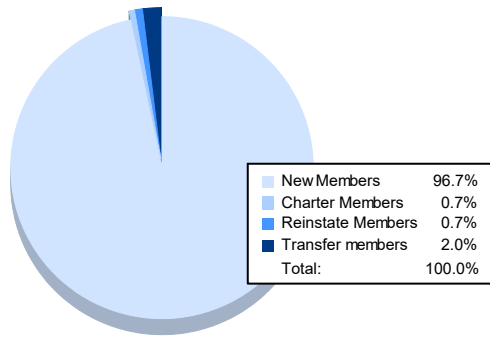

Year	New Clubs	Dropped Clubs	Gain/ Loss Clubs	New Members	Charter Members	Reinstate Members	Transfer Members	Total Member Added	Total Members Dropped	Gain/ Loss Members
2016-2017	0	1	-1	277	0	4	8	289	318	-29
2017-2018	0	0	0	201	0	4	3	208	216	-8
2018-2019	0	0	0	188	0	4	3	195	210	-15
2019-2020	0	0	0	140	0	1	1	142	315	-173
2020-2021	0	0	0	146	1	1	3	151	237	-86
<b>Average</b>	<b>0</b>	<b>0</b>	<b>0</b>	<b>190</b>	<b>0</b>	<b>3</b>	<b>4</b>	<b>197</b>	<b>259</b>	<b>-62</b>

### Membership Composition June 2021 Cumulative