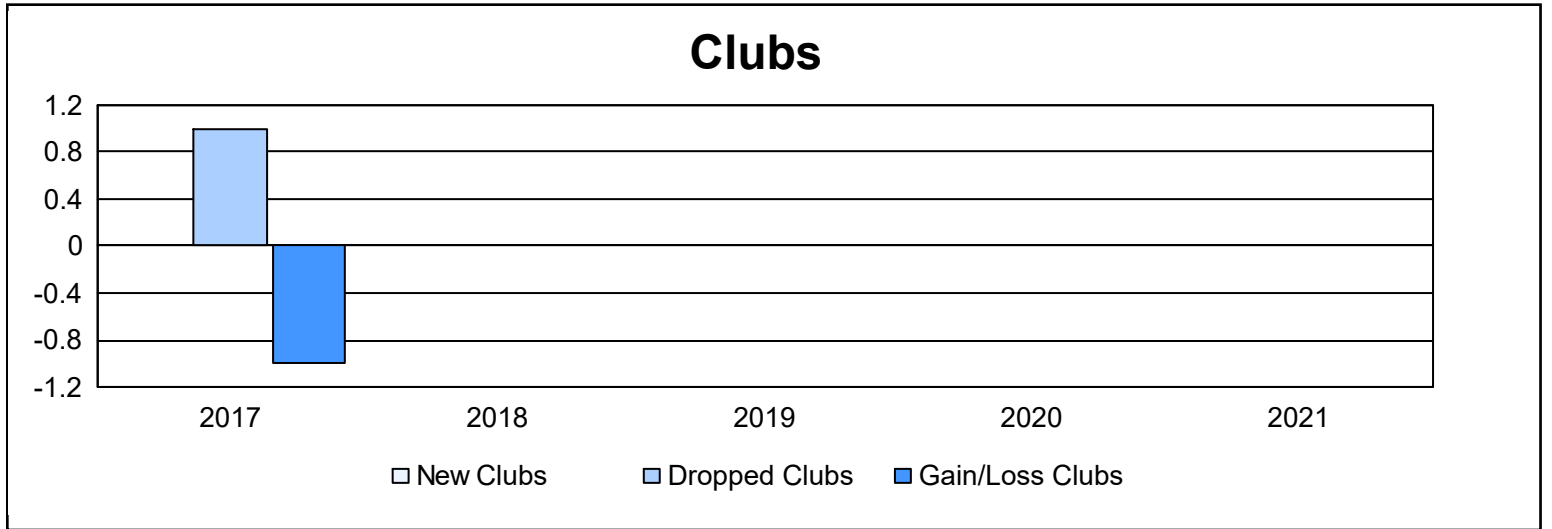

Year	New Clubs	Dropped Clubs	Gain/ Loss Clubs	New Members	Charter Members	Reinstate Members	Transfer Members	Total Member Added	Total Members Dropped	Gain/ Loss Members
2016-2017	0	1	-1	277	0	4	8	289	318	-29
2017-2018	0	0	0	201	0	4	3	208	216	-8
2018-2019	0	0	0	188	0	4	3	195	210	-15
2019-2020	0	0	0	140	0	1	1	142	315	-173
2020-2021	0	0	0	146	1	1	3	151	237	-86
<b>Average</b>	<b>0</b>	<b>0</b>	<b>0</b>	<b>190</b>	<b>0</b>	<b>3</b>	<b>4</b>	<b>197</b>	<b>259</b>	<b>-62</b>

### Membership Composition June 2021 Cumulative